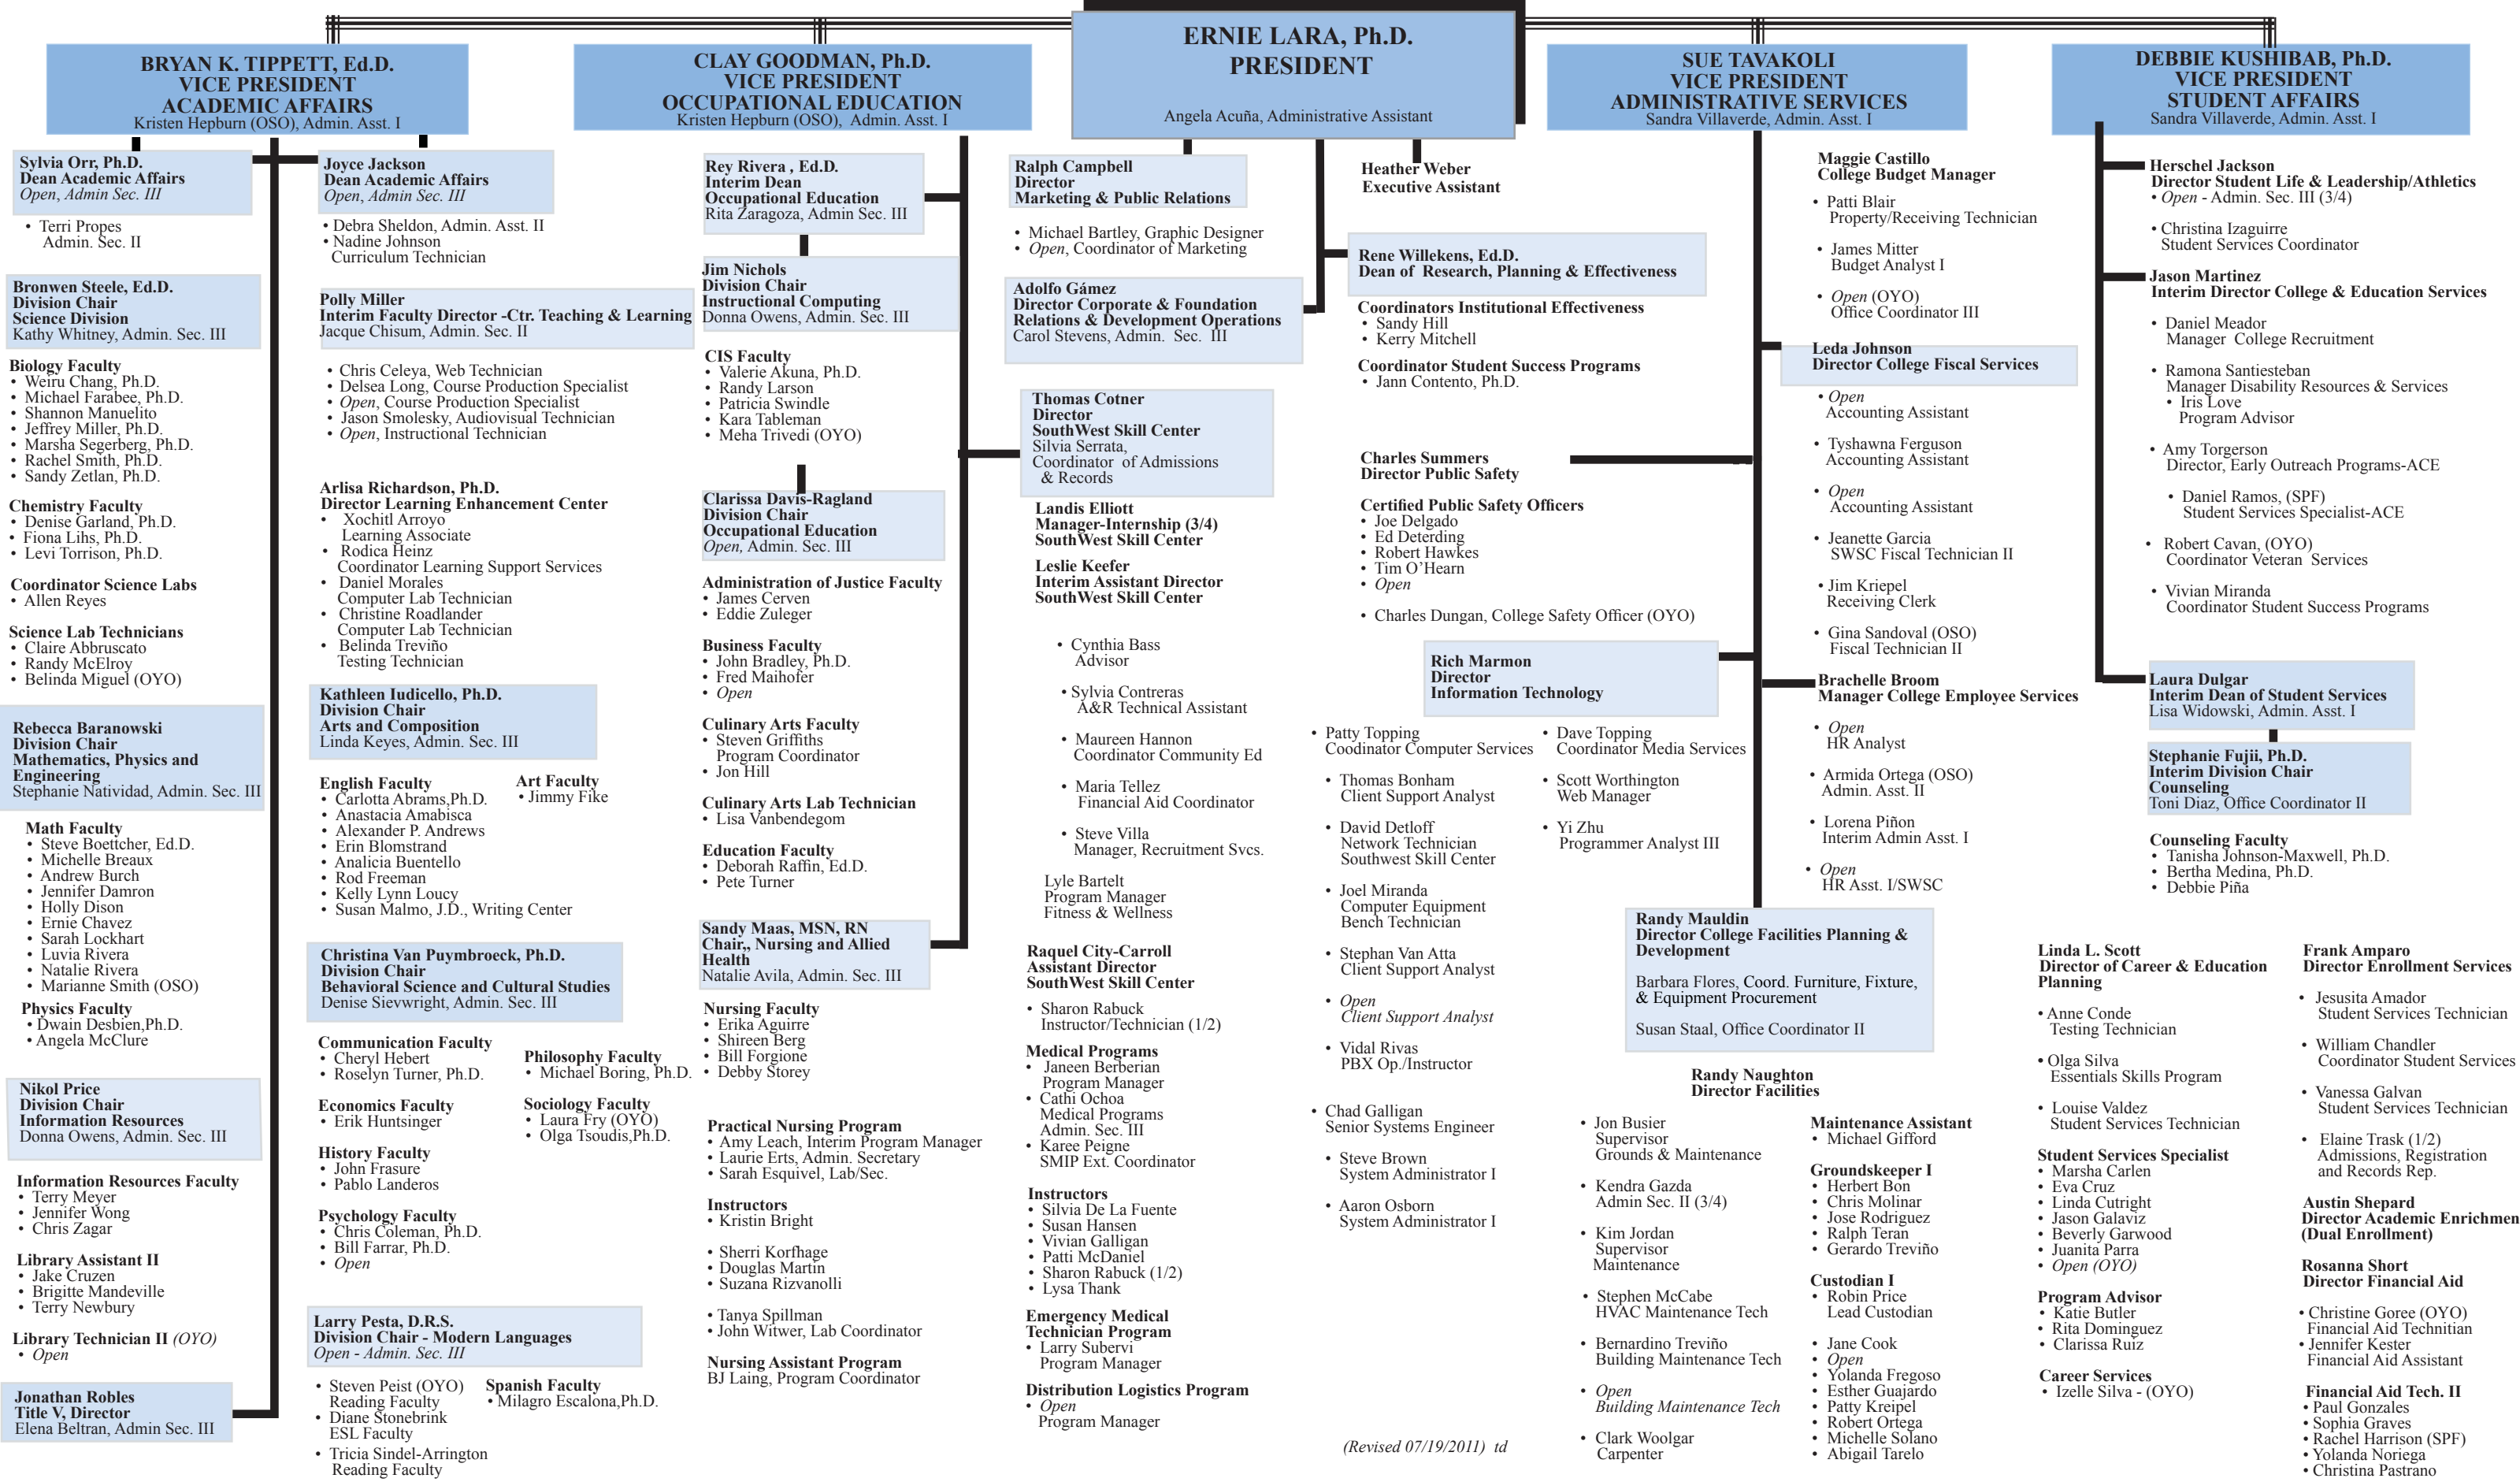

# ESTRELLA MOUNTAIN COMMUNITY COLLEGE

## Organizational Chart 2011-2012

(Revised 07/19/2011) td